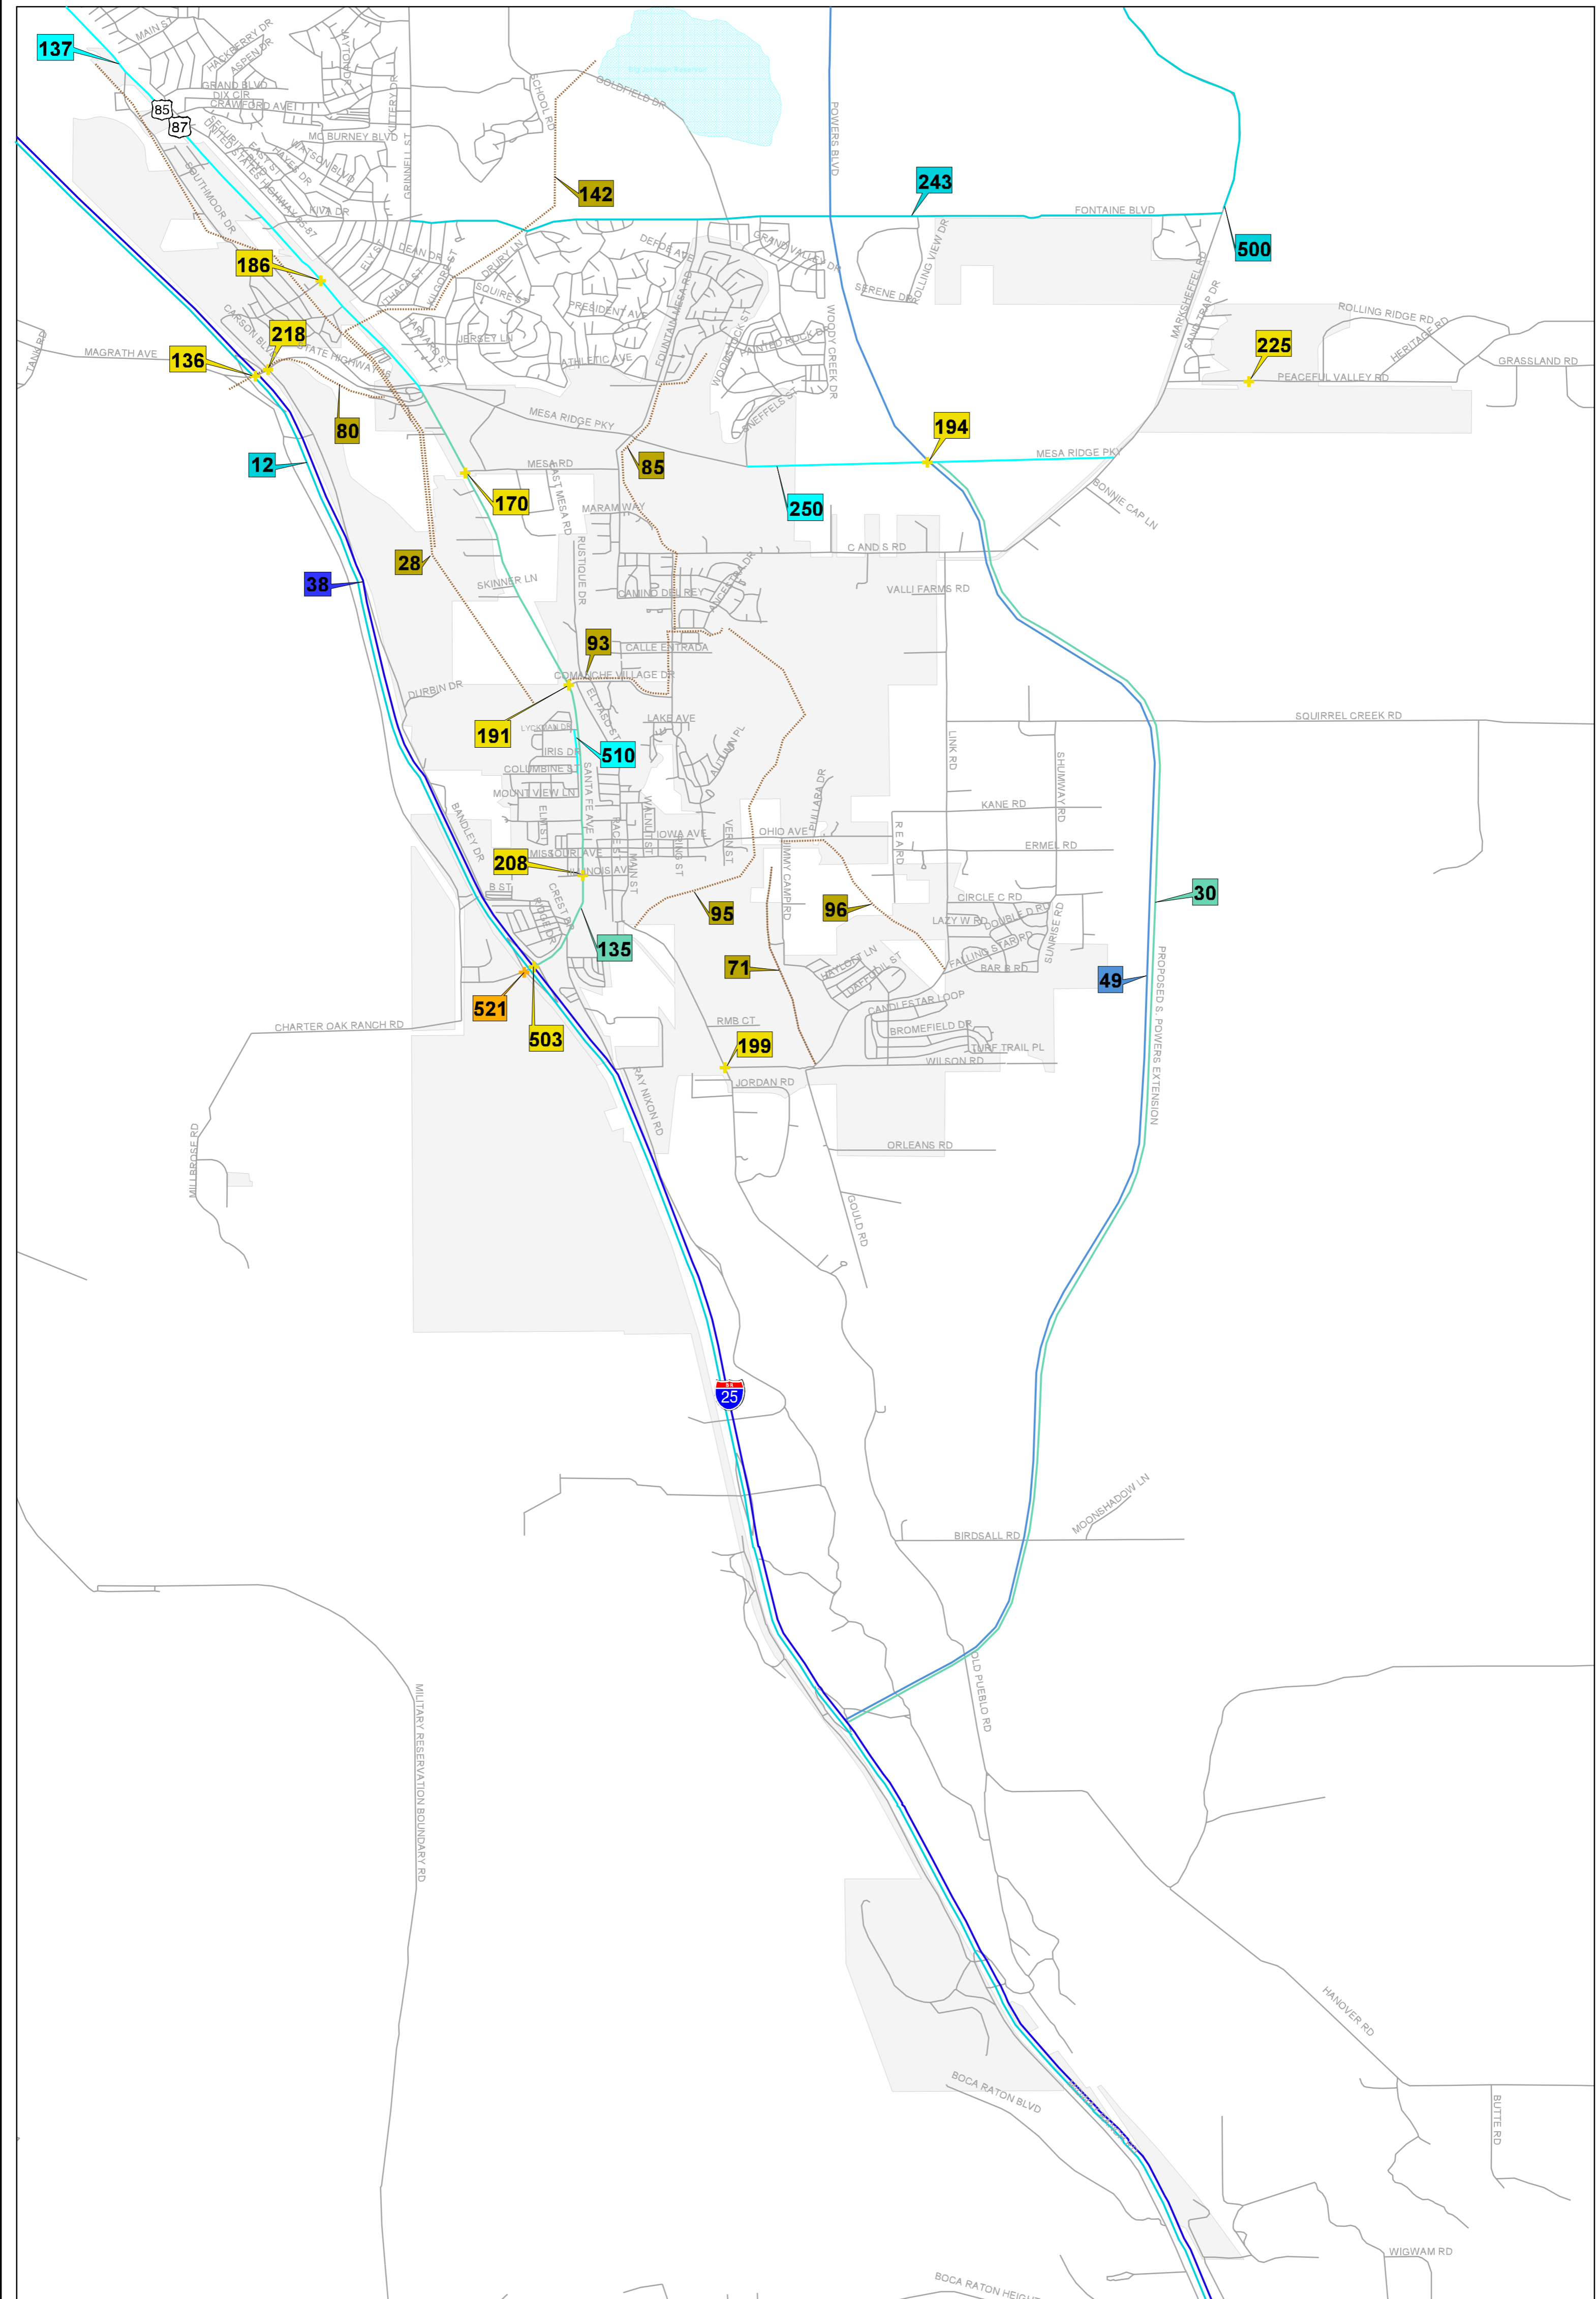

# CITY OF FOUNTAIN - 2025 FUNDED PROJECTS

## EXPLANATION

	<b>Road Projects</b> (Illustrated by shades of green and blue) (Different line colors used to distinguish between adjacent lines)	<b>Road Projects</b> (Illustrated by the color yellow) (Project may represent a specific location or region)	<b>Streets</b> <b>City of Fountain Municipal Boundary</b>
	<b>Trail Projects</b> (Illustrated by the color brown)	<b>Transit Projects</b> (Illustrated by the color orange) (Project may represent a specific location or region)	
		<b>Map Reference Number</b> (Number corresponds to the fiscally constrained project list)	

Note: the project location and limits illustrated are for planning purposes only. Illustrations are not intended for design.